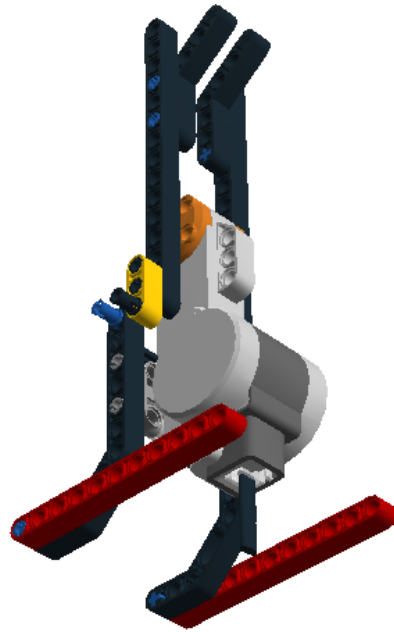

LEGO DIGITAL DESIGNER 4.2

Model Name:

Wind

Number of Bricks: 47

Step 1 of 23

Step 2 of 23

Step 3 of 23

Step 4 of 23

Step 13 of 23

Step 14 of 23

Step 15 of 23

Step 16 of 23

Step 17 of 23

Step 18 of 23

Step 19 of 23

Step 20 of 23

Step 21 of 23

Step 22 of 23

Step 23 of 23

1 x		348224 SPOKED HUG D17MM - Bright Yellow	1 x		4297187 CABLE 0,2 M - Black, Transparent	1 x		4297008 Tacho Motor - Bright Orange, Dark Stone Grey, Light Stone Grey
2 x		4177444 TECHNIC 2M BEAM - Black	2 x		4153707 TECHNIC 3M BEAM - Bright Yellow	2 x		4495935 TECHNIC 7M BEAM - Black
2 x		4562805 TECHNIC 11M BEAM - Bright Red	2 x		4542573 TECHNIC 15M BEAM - Black	2 x		4128593 TECHNIC ANGULAR BEAM 4X4 - Black
2 x		4111998 DOUBLE ANGULAR BEAM 3X7 45° - Black	7 x		4121715 CONNECTOR PEG W. FRICTION - Black	7 x		4225927 CONNECTOR PEG/CROSS AXLE - Bright Blue
2 x		4168884 CONN. BUSH W. FRIC./CROSSALE - Black	2 x		370626 CROSS AXLE 6M - Black	1 x		4211805 CROSS AXLE 7M - Medium Stone Grey
1 x		4499858 CROSS AXLE 8M WITH END STOP - Dark Stone Grey	1 x		4119589 MODULE BUSH - Black	2 x		4225033 BEAM 3 M. W/4 SNAPS - Medium Stone Grey
2 x		4177431 DOUBLE CONICAL WHEEL Z12 1M - Black	1 x		4177430 DOUBLE CONICAL WHEEL Z20 1M - Black	3 x		4255563 DOUBLE CONICAL WHEEL Z36 - Black