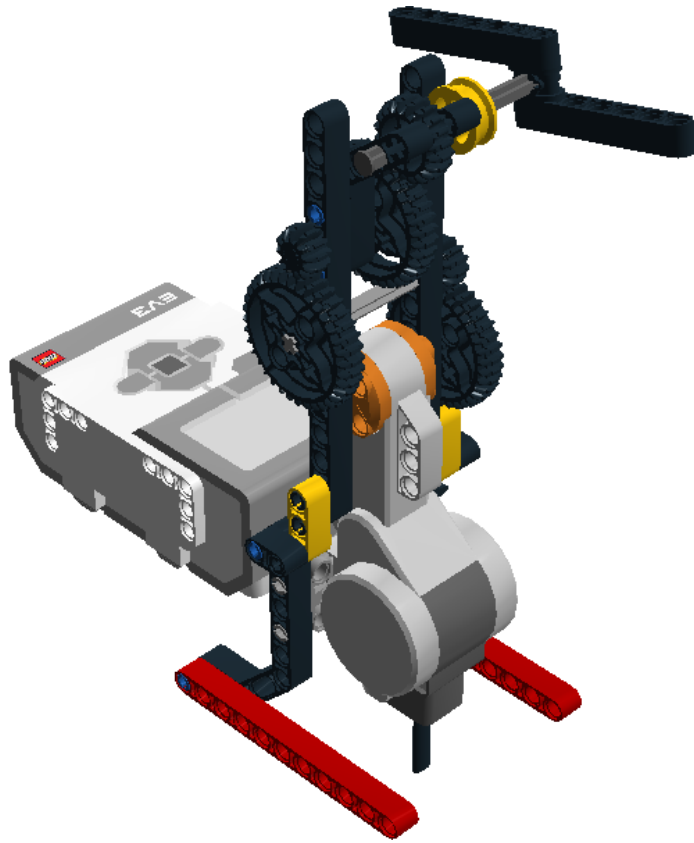

LEGO DIGITAL DESIGNER 4.2

Model Name:

Wind

Number of Bricks: 47

Step 1 of 23

Step 2 of 23

Step 3 of 23

Step 4 of 23

Step 13 of 23

Step 14 of 23

Step 15 of 23

Step 16 of 23

Step 17 of 23

Step 18 of 23

Step 19 of 23

Step 20 of 23

Step 21 of 23

Step 22 of 23

Step 23 of 23

1 x		348224 SPOKED HUG D17MM - Bright Yellow	1 x		4297187 CABLE 0,2 M - Black, Transparent	1 x		4297008 Tacho Motor - Bright Orange, Dark Stone Grey, Light Stone Grey
2 x		4177444 TECHNIC 2M BEAM - Black	2 x		4153707 TECHNIC 3M BEAM - Bright Yellow	2 x		4495935 TECHNIC 7M BEAM - Black
2 x		4562805 TECHNIC 11M BEAM - Bright Red	2 x		4542573 TECHNIC 15M BEAM - Black	2 x		4128593 TECHNIC ANGULAR BEAM 4X4 - Black
2 x		4111998 DOUBLE ANGULAR BEAM 3X7 45° - Black	7 x		4121715 CONNECTOR PEG W. FRICTION - Black	7 x		4225927 CONNECTOR PEG/CROSS AXLE - Bright Blue
2 x		4168884 CONN. BUSH W. FRIC./CROSSALE - Black	2 x		370626 CROSS AXLE 6M - Black	1 x		4211805 CROSS AXLE 7M - Medium Stone Grey
1 x		4499858 CROSS AXLE 8M WITH END STOP - Dark Stone Grey	1 x		4119589 MODULE BUSH - Black	2 x		4225033 BEAM 3 M. W/4 SNAPS - Medium Stone Grey
2 x		4177431 DOUBLE CONICAL WHEEL Z12 1M - Black	1 x		4177430 DOUBLE CONICAL WHEEL Z20 1M - Black	3 x		4255563 DOUBLE CONICAL WHEEL Z36 - Black