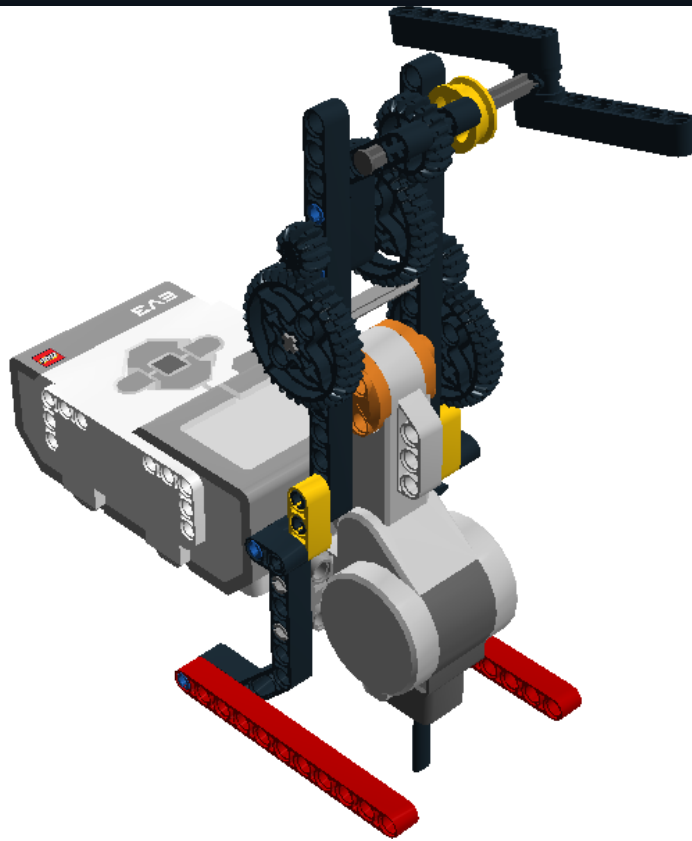

LEGO DIGITAL DESIGNER 4.2

Model Name:

Wind

Number of Bricks: 47

Step 1 of 23

Step 2 of 23

Step 3 of 23

Step 4 of 23

Step 21 of 23

Step 22 of 23

Step 23 of 23

1 x		348224 SPOKED HUG D17MM - Bright Yellow	1 x		4297187 CABLE 0,2 M - Black, Transparent	1 x		4297008 Tacho Motor - Bright Orange, Dark Stone Grey, Light Stone Grey
2 x		4177444 TECHNIC 2M BEAM - Black	2 x		4153707 TECHNIC 3M BEAM - Bright Yellow	2 x		4495935 TECHNIC 7M BEAM - Black
2 x		4562805 TECHNIC 11M BEAM - Bright Red	2 x		4542573 TECHNIC 15M BEAM - Black	2 x		4128593 TECHNIC ANGULAR BEAM 4X4 - Black
2 x		4111998 DOUBLE ANGULAR BEAM 3X7 45° - Black	7 x		4121715 CONNECTOR PEG W. FRICTION - Black	7 x		4225927 CONNECTOR PEG/CROSS AXLE - Bright Blue
2 x		4168884 CONN. BUSH W. FRIC./CROSSALE - Black	2 x		370626 CROSS AXLE 6M - Black	1 x		4211805 CROSS AXLE 7M - Medium Stone Grey
1 x		4499858 CROSS AXLE 8M WITH END STOP - Dark Stone Grey	1 x		4119589 MODULE BUSH - Black	2 x		4225033 BEAM 3 M. W/4 SNAPS - Medium Stone Grey
2 x		4177431 DOUBLE CONICAL WHEEL Z12 1M - Black	1 x		4177430 DOUBLE CONICAL WHEEL Z20 1M - Black	3 x		4255563 DOUBLE CONICAL WHEEL Z36 - Black