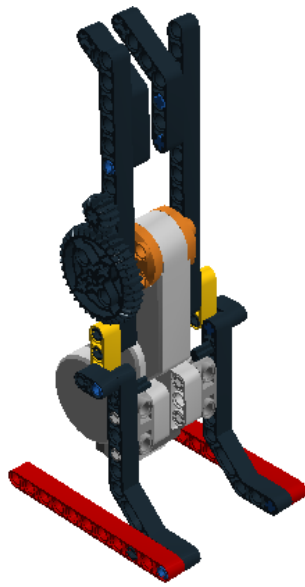

LEGO DIGITAL DESIGNER 4.2

Model Name:

Wind

Number of Bricks: 47

Step 1 of 23

Step 2 of 23

Step 3 of 23

Step 4 of 23

Step 13 of 23

Step 14 of 23

Step 15 of 23

Step 16 of 23

Step 17 of 23

Step 18 of 23

Step 19 of 23

Step 20 of 23

Step 21 of 23

Step 22 of 23

Step 23 of 23

1 x		348224 SPOKED HUG D17MM - Bright Yellow	1 x		4297187 CABLE 0,2 M - Black, Transparent	1 x		4297008 Tacho Motor - Bright Orange, Dark Stone Grey, Light Stone Grey
2 x		4177444 TECHNIC 2M BEAM - Black	2 x		4153707 TECHNIC 3M BEAM - Bright Yellow	2 x		4495935 TECHNIC 7M BEAM - Black
2 x		4562805 TECHNIC 11M BEAM - Bright Red	2 x		4542573 TECHNIC 15M BEAM - Black	2 x		4128593 TECHNIC ANGULAR BEAM 4X4 - Black
2 x		4111998 DOUBLE ANGULAR BEAM 3X7 45° - Black	7 x		4121715 CONNECTOR PEG W. FRICTION - Black	7 x		4225927 CONNECTOR PEG/CROSS AXLE - Bright Blue
2 x		4168884 CONN. BUSH W. FRIC./CROSSALE - Black	2 x		370626 CROSS AXLE 6M - Black	1 x		4211805 CROSS AXLE 7M - Medium Stone Grey
1 x		4499858 CROSS AXLE 8M WITH END STOP - Dark Stone Grey	1 x		4119589 MODULE BUSH - Black	2 x		4225033 BEAM 3 M. W/4 SNAPS - Medium Stone Grey
2 x		4177431 DOUBLE CONICAL WHEEL Z12 1M - Black	1 x		4177430 DOUBLE CONICAL WHEEL Z20 1M - Black	3 x		4255563 DOUBLE CONICAL WHEEL Z36 - Black