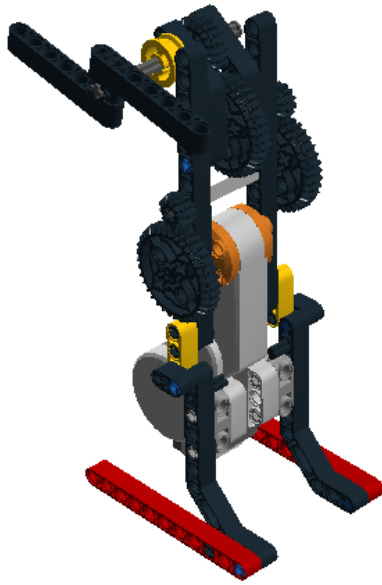

LEGO DIGITAL DESIGNER 4.2

Model Name:

Wind

Number of Bricks: 47

Step 1 of 23

Step 2 of 23

Step 3 of 23

Step 4 of 23

Step 13 of 23

Step 14 of 23

Step 15 of 23

Step 16 of 23

Step 17 of 23

Step 18 of 23

Step 19 of 23

Step 20 of 23

Step 21 of 23

Step 22 of 23

Step 23 of 23

1 x		348224 SPOKED HUG D17MM - Bright Yellow	1 x		4297187 CABLE 0,2 M - Black, Transparent	1 x		4297008 Tacho Motor - Bright Orange, Dark Stone Grey, Light Stone Grey
2 x		4177444 TECHNIC 2M BEAM - Black	2 x		4153707 TECHNIC 3M BEAM - Bright Yellow	2 x		4495935 TECHNIC 7M BEAM - Black
2 x		4562805 TECHNIC 11M BEAM - Bright Red	2 x		4542573 TECHNIC 15M BEAM - Black	2 x		4128593 TECHNIC ANGULAR BEAM 4X4 - Black
2 x		4111998 DOUBLE ANGULAR BEAM 3X7 45° - Black	7 x		4121715 CONNECTOR PEG W. FRICTION - Black	7 x		4225927 CONNECTOR PEG/CROSS AXLE - Bright Blue
2 x		4168884 CONN. BUSH W. FRIC./CROSSALE - Black	2 x		370626 CROSS AXLE 6M - Black	1 x		4211805 CROSS AXLE 7M - Medium Stone Grey
1 x		4499858 CROSS AXLE 8M WITH END STOP - Dark Stone Grey	1 x		4119589 MODULE BUSH - Black	2 x		4225033 BEAM 3 M. W/4 SNAPS - Medium Stone Grey
2 x		4177431 DOUBLE CONICAL WHEEL Z12 1M - Black	1 x		4177430 DOUBLE CONICAL WHEEL Z20 1M - Black	3 x		4255563 DOUBLE CONICAL WHEEL Z36 - Black