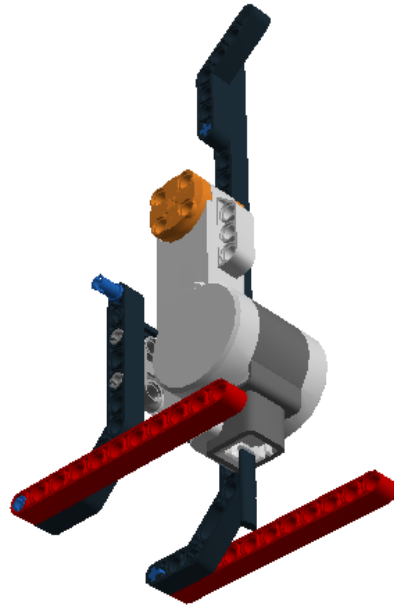

Step 12 of 23