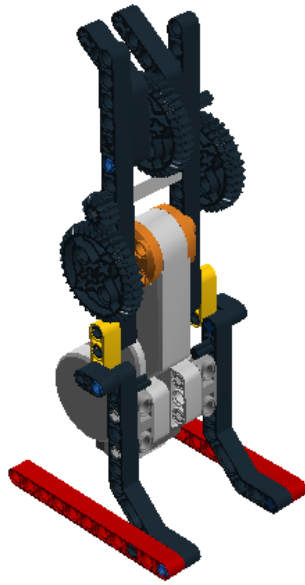

LEGO DIGITAL DESIGNER 4.2

Model Name:

Wind

Number of Bricks: 47

Step 1 of 23

Step 2 of 23

Step 3 of 23

Step 4 of 23

Step 13 of 23

Step 14 of 23

Step 15 of 23

Step 16 of 23

Step 17 of 23

Step 18 of 23

Step 19 of 23

Step 20 of 23

Step 21 of 23

Step 22 of 23

Step 23 of 23

1 x		348224 SPOKED HUG D17MM - Bright Yellow	1 x		4297187 CABLE 0,2 M - Black, Transparent	1 x		4297008 Tacho Motor - Bright Orange, Dark Stone Grey, Light Stone Grey
2 x		4177444 TECHNIC 2M BEAM - Black	2 x		4153707 TECHNIC 3M BEAM - Bright Yellow	2 x		4495935 TECHNIC 7M BEAM - Black
2 x		4562805 TECHNIC 11M BEAM - Bright Red	2 x		4542573 TECHNIC 15M BEAM - Black	2 x		4128593 TECHNIC ANGULAR BEAM 4X4 - Black
2 x		4111998 DOUBLE ANGULAR BEAM 3X7 45° - Black	7 x		4121715 CONNECTOR PEG W. FRICTION - Black	7 x		4225927 CONNECTOR PEG/CROSS AXLE - Bright Blue
2 x		4168884 CONN. BUSH W. FRIC./CROSSALE - Black	2 x		370626 CROSS AXLE 6M - Black	1 x		4211805 CROSS AXLE 7M - Medium Stone Grey
1 x		4499858 CROSS AXLE 8M WITH END STOP - Dark Stone Grey	1 x		4119589 MODULE BUSH - Black	2 x		4225033 BEAM 3 M. W/4 SNAPS - Medium Stone Grey
2 x		4177431 DOUBLE CONICAL WHEEL Z12 1M - Black	1 x		4177430 DOUBLE CONICAL WHEEL Z20 1M - Black	3 x		4255563 DOUBLE CONICAL WHEEL Z36 - Black