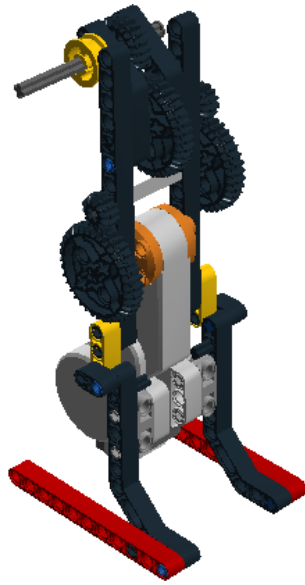

LEGO DIGITAL DESIGNER 4.2

Model Name:

Wind

Number of Bricks: 47

Step 1 of 23

Step 2 of 23

Step 3 of 23

Step 4 of 23

Step 13 of 23

Step 14 of 23

Step 15 of 23

Step 16 of 23

Step 17 of 23

Step 18 of 23

Step 19 of 23

Step 20 of 23

Step 21 of 23

Step 22 of 23

Step 23 of 23

1 x		348224 SPOKED HUG D17MM - Bright Yellow	1 x		4297187 CABLE 0,2 M - Black, Transparent	1 x		4297008 Tacho Motor - Bright Orange, Dark Stone Grey, Light Stone Grey
2 x		4177444 TECHNIC 2M BEAM - Black	2 x		4153707 TECHNIC 3M BEAM - Bright Yellow	2 x		4495935 TECHNIC 7M BEAM - Black
2 x		4562805 TECHNIC 11M BEAM - Bright Red	2 x		4542573 TECHNIC 15M BEAM - Black	2 x		4128593 TECHNIC ANGULAR BEAM 4X4 - Black
2 x		4111998 DOUBLE ANGULAR BEAM 3X7 45° - Black	7 x		4121715 CONNECTOR PEG W. FRICTION - Black	7 x		4225927 CONNECTOR PEG/CROSS AXLE - Bright Blue
2 x		4168884 CONN. BUSH W. FRIC./CROSSALE - Black	2 x		370626 CROSS AXLE 6M - Black	1 x		4211805 CROSS AXLE 7M - Medium Stone Grey
1 x		4499858 CROSS AXLE 8M WITH END STOP - Dark Stone Grey	1 x		4119589 MODULE BUSH - Black	2 x		4225033 BEAM 3 M. W/4 SNAPS - Medium Stone Grey
2 x		4177431 DOUBLE CONICAL WHEEL Z12 1M - Black	1 x		4177430 DOUBLE CONICAL WHEEL Z20 1M - Black	3 x		4255563 DOUBLE CONICAL WHEEL Z36 - Black