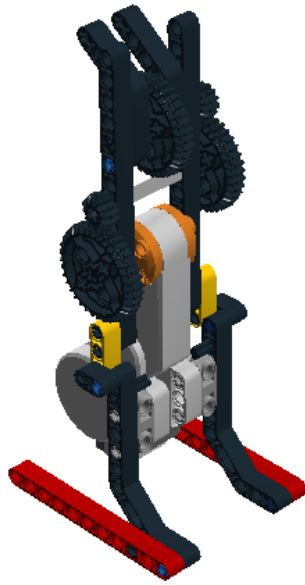

LEGO DIGITAL DESIGNER 4.2

Model Name:

Wind

Number of Bricks: 47

Step 1 of 23

Step 2 of 23

Step 3 of 23

Step 4 of 23

Step 13 of 23

Step 14 of 23

Step 15 of 23

Step 16 of 23

Step 17 of 23

Step 18 of 23

Step 19 of 23

Step 20 of 23

Step 21 of 23

Step 22 of 23

Step 23 of 23

1 x		348224 SPOKED HUG D17MM - Bright Yellow	1 x		4297187 CABLE 0,2 M - Black, Transparent	1 x		4297008 Tacho Motor - Bright Orange, Dark Stone Grey, Light Stone Grey
2 x		4177444 TECHNIC 2M BEAM - Black	2 x		4153707 TECHNIC 3M BEAM - Bright Yellow	2 x		4495935 TECHNIC 7M BEAM - Black
2 x		4562805 TECHNIC 11M BEAM - Bright Red	2 x		4542573 TECHNIC 15M BEAM - Black	2 x		4128593 TECHNIC ANGULAR BEAM 4X4 - Black
2 x		4111998 DOUBLE ANGULAR BEAM 3X7 45° - Black	7 x		4121715 CONNECTOR PEG W. FRICTION - Black	7 x		4225927 CONNECTOR PEG/CROSS AXLE - Bright Blue
2 x		4168884 CONN. BUSH W. FRIC./CROSSALE - Black	2 x		370626 CROSS AXLE 6M - Black	1 x		4211805 CROSS AXLE 7M - Medium Stone Grey
1 x		4499858 CROSS AXLE 8M WITH END STOP - Dark Stone Grey	1 x		4119589 MODULE BUSH - Black	2 x		4225033 BEAM 3 M. W/4 SNAPS - Medium Stone Grey
2 x		4177431 DOUBLE CONICAL WHEEL Z12 1M - Black	1 x		4177430 DOUBLE CONICAL WHEEL Z20 1M - Black	3 x		4255563 DOUBLE CONICAL WHEEL Z36 - Black